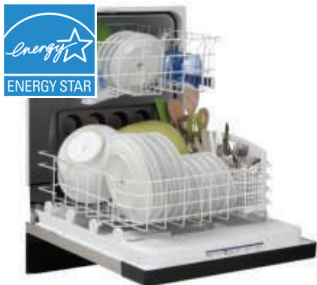

## **Refrigerator, Frigidaire FFHT2126LB**

Energy Star Rated

Store-More™ Organizational System includes gallon door storage, crisper drawers, adjustable shelves and door bins to keep food organized and easy to find.

## **Range Hood, Broan F403023**

Vented to outside; prevents excess moist air and smoke, preventing mold growth in home

Dishwasher-safe aluminum grease filter

Quiet 6.5 sones operation eliminates disruptive noise

## **Electric Range, Frigidaire FFEF3018LB**

Smooth top which gives the range an attractive and sleek finish

Even Baking Technology

Large Capacity (5.3 CU FT)

One-Touch Self Clean

Auto-Shut Off

Timed Cook Option

## **Dishwasher, Frigidaire FFDB2407LB**

Energy Star Rated

Large capacity, tall tub dishwasher fits up to 14 place settings so you can wash more at once.