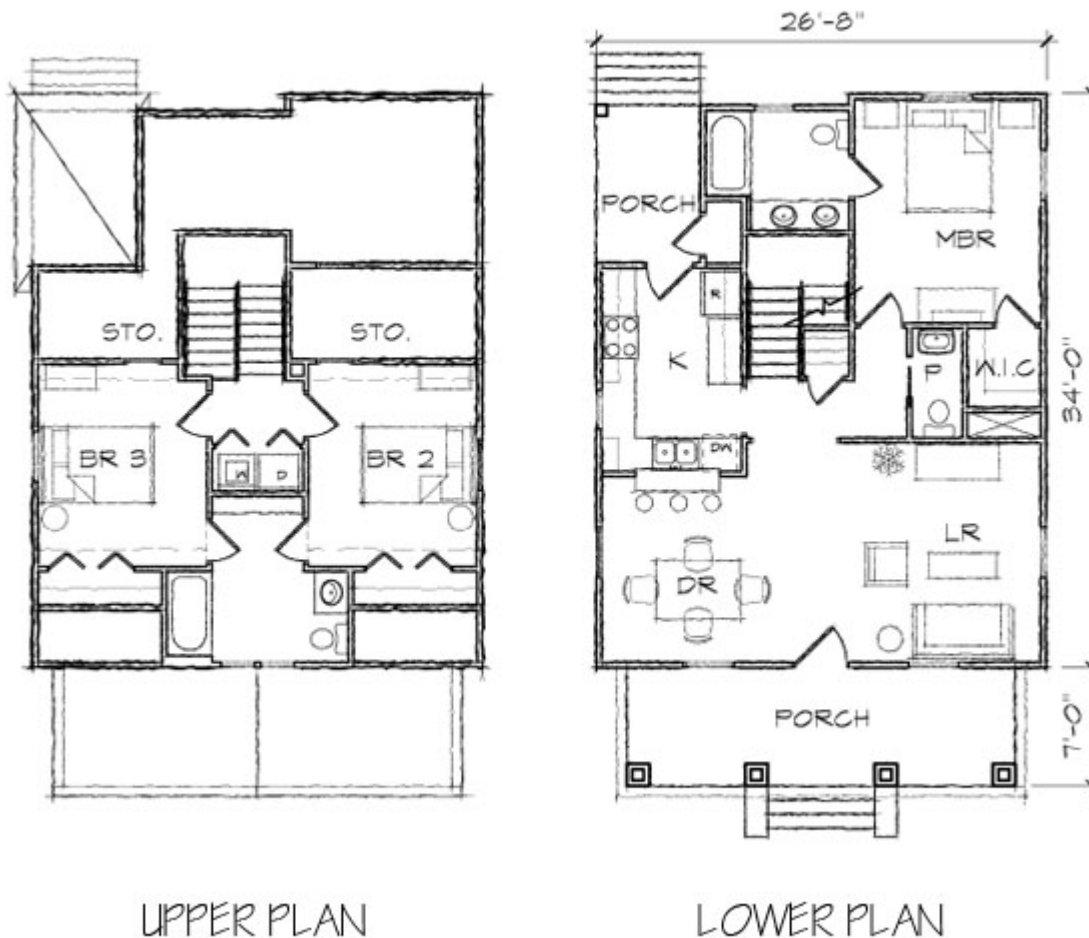

### The Bailey - II

1258 sq. ft.

This one and one half story bungalow style home of 1258 square feet features a large open living and dining area and a first floor master bedroom suite, and includes a total of three bedrooms, two full bathrooms and an L-shaped galley kitchen with a breakfast bar that opens to the dining room. The second floor offers two bedrooms and a shared bathroom, the laundry area, and abundant easily accessible storage. The Arts and Crafts inspired exterior offers a side to side gabled roof and a front gabled dormer, a covered front and rear porch, and exterior storage room. At 26'-8" it is ideally suited for a narrow lot.

#### Also Available in:

I - 1184 sq. ft.

119 E. Hargett St Ste. 300 Raleigh, NC 27601 . Toll Free: 800-958-0012 . Tel: 919-834-3600 .

[www.tightlinesdesigns.com](http://www.tightlinesdesigns.com)