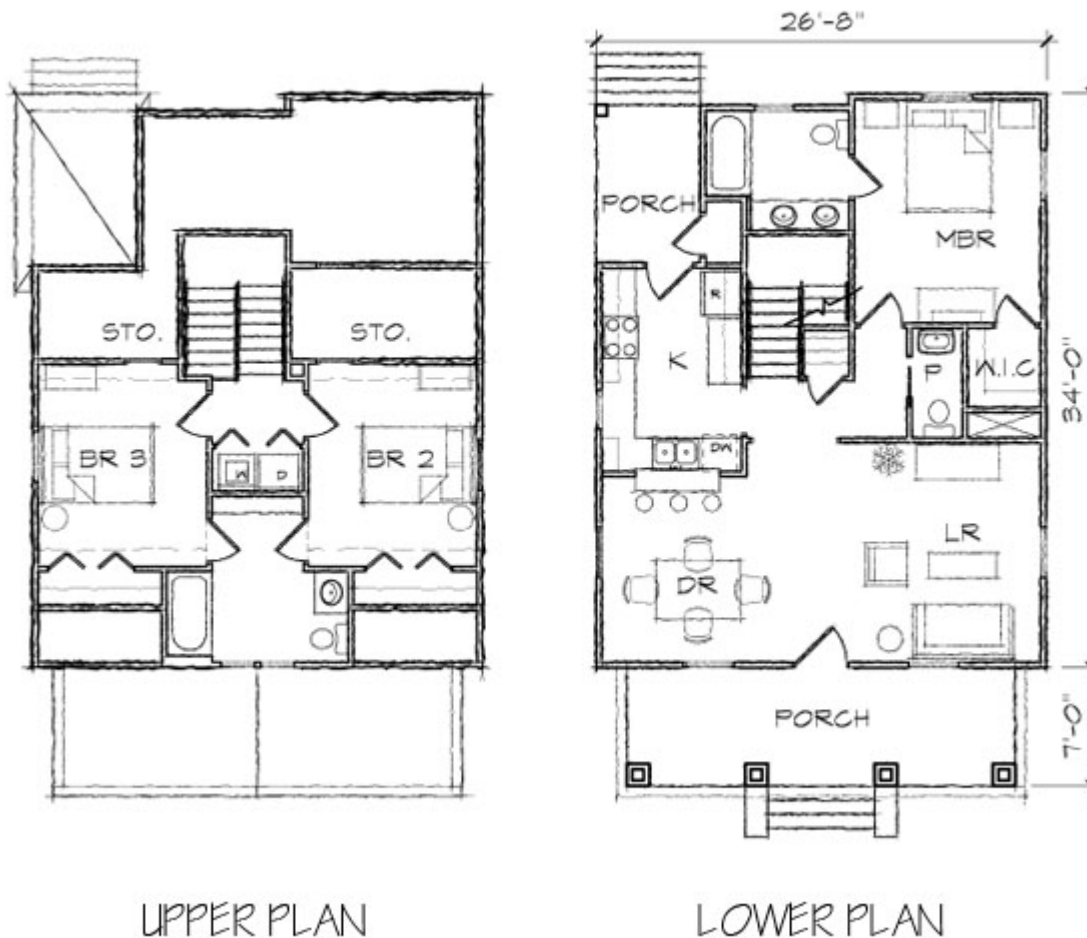

TightLines
SMALL HOUSE DESIGNS

Small homes for big living

The Brookestone - II

1258 sq. ft.

This one and one half story bungalow style home of 1184 square feet features a large open living and dining area and a first floor master bedroom suite, and includes a total of three bedrooms, two full bathrooms and an L-shaped galley kitchen with a breakfast bar that opens to the dining room. The second floor offers two bedrooms and a shared bathroom, the laundry area, and abundant easily accessible storage. The Arts and Crafts inspired exterior offers a side to side gabled roof and a front gabled dormer, a covered front and rear porch, and exterior storage room. At 26'-8" it is ideally suited for a narrow lot.

Also Available in:

1 - 1184 sq. ft.

119 E. Hargett St Ste. 300 Raleigh, NC 27601 . Toll Free: 800-958-0012 . Tel: 919-834-3600 .
www.tightlinesdesigns.com